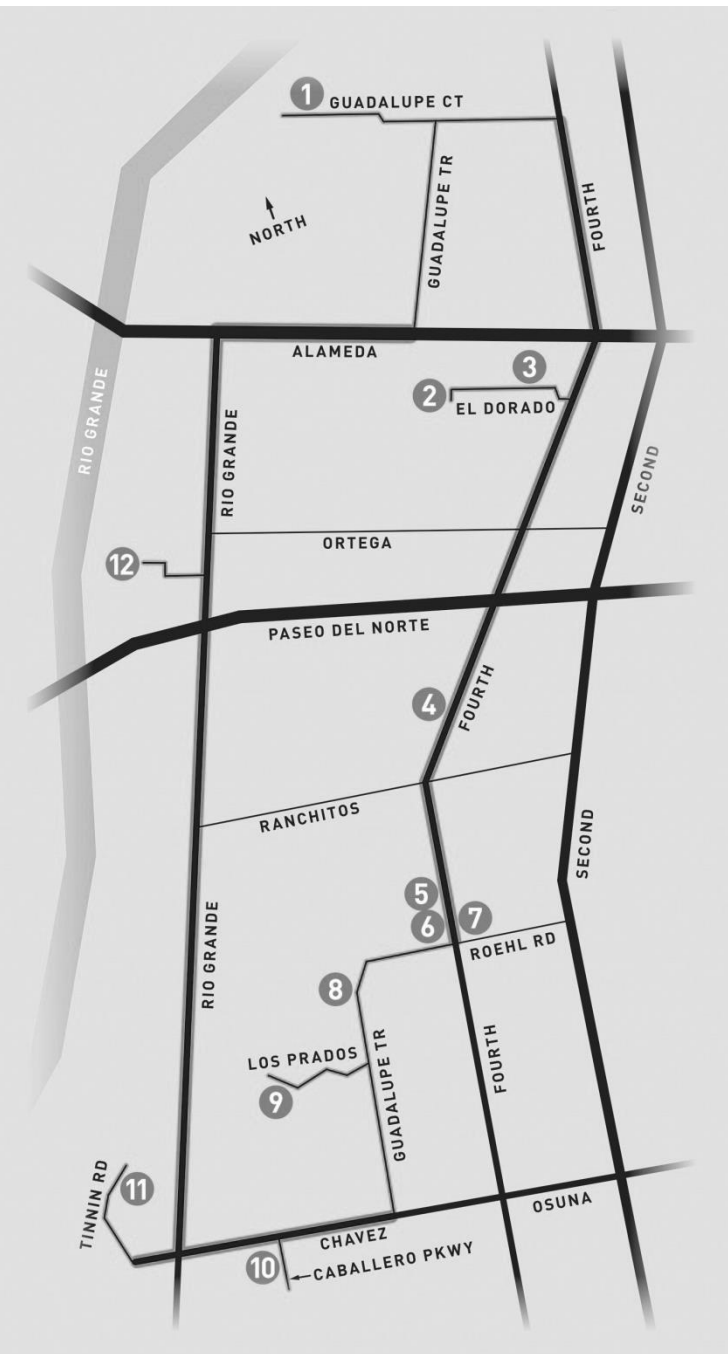

**Saturday & Sunday**  
**Sept. 10 & 11, 2016**  
 10 a.m. to 5 p.m. both days

**Studio #1** 1019 Guadalupe Ct. NW  
*Jeff Potter, Sue Orchant, Jackie Raye, Steve Wentworth*

**Studio #2** 605 El Dorado Dr. NW  
*Lynda Liptak, Annette Galvano, P.K Williams, Nancy Sala*

**Studio #3** 433 El Dorado Dr. NW  
*Beth Larsen, Lannie Alexander, Sarah Silva*

**Studio #4** 8301 4th St. NW #11  
*Cindy Wister Welch, David Welch, Sarah Sadler*

**Studio #5** 7209 4th St. NW  
*John Boyes, Linda Boyes, Terri Garcia*

**Studio #6** 7207 4th St. NW  
*Leah Persons*

**Studio #7** 7200 4th St. NW *Brian Webb*

**Studio #8** 7115 Guadalupe Trail NW *Martha Rajkay, Linda Dillenback, Bill Monthan, Ric Speed*

**Studio #9** 805 Los Prados de Guadalupe NW *Carol Lopez, Hetty Webb-Smith*